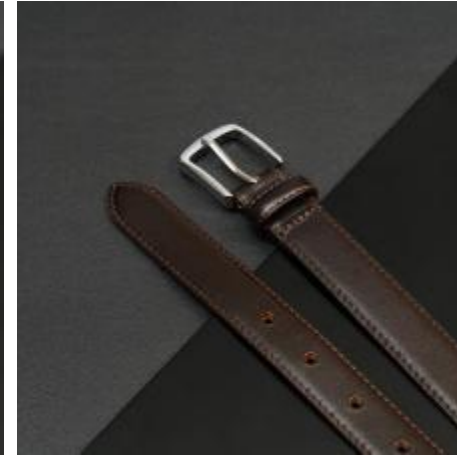

Style No	50058
Length	105-115cm
Width	2.5
Color	Blk/DBRN
Buckle Material	Zinc Alloy
Strap Material	Genuine leather