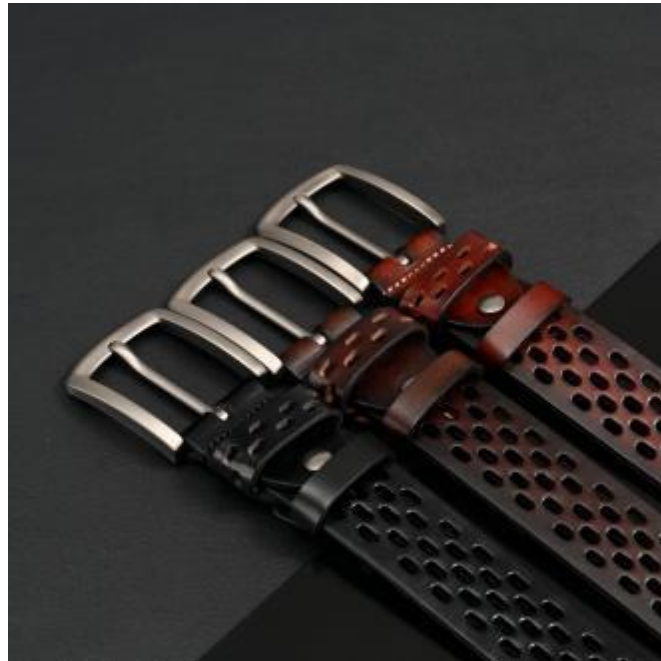

Style No	21985
Length	105-130cm
Width	4.0
Color	Blk\DBRN \Red-brown
Buckle Material	Zinc Alloy
Strap Material	Genuine leather