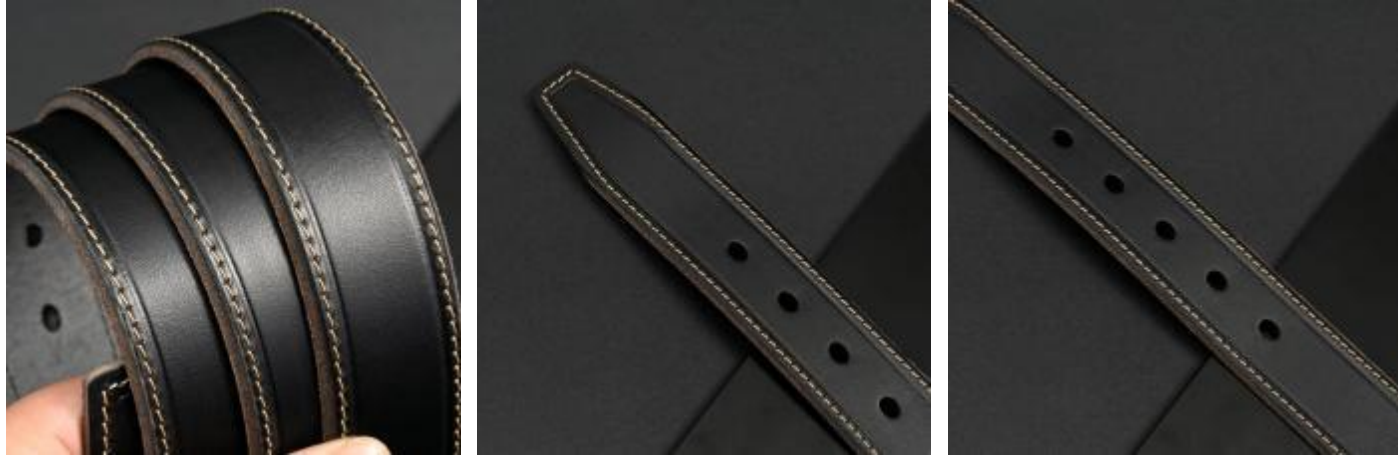

Style No	LF20947
Length	105-130cm
Width	4cm
Color	Blk\DBRN\Red-brown
Buckle Material	Zinc Alloy
Strap Material	Genuine leather