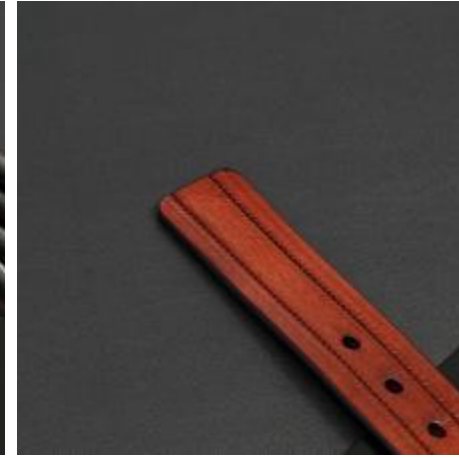

Style No	22146
Length	105-130cm
Width	4.0
Color	Blk\DBRN \Red-brown
Buckle Material	Zinc Alloy
Strap Material	Genuine leather