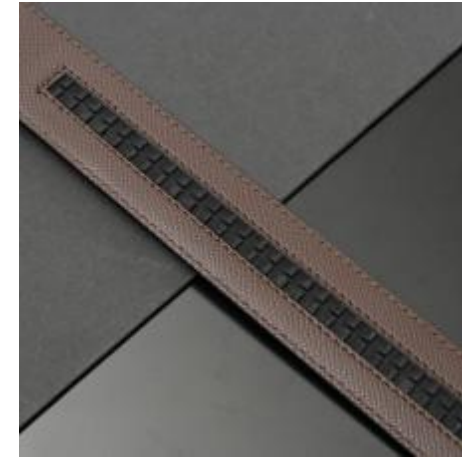

Style No	LF50011
Length	105-130cm
Width	3.5cm
Color	Blk\DBRN
Buckle Material	Zinc Alloy
Strap Material	Genuine leather