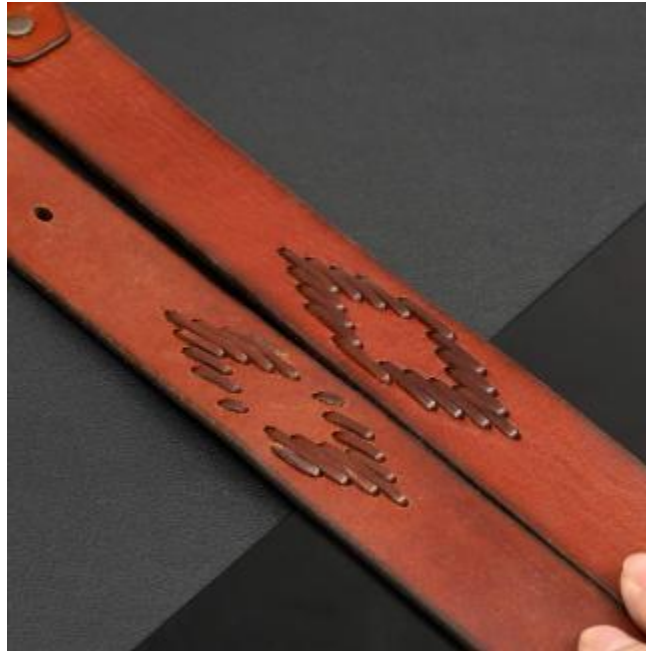

Style No	50047
Length	105-130cm
Width	4.0
Color	Blk/DBRN / khaki
Buckle Material	Zinc Alloy
Strap Material	Genuine leather

Style No	50045
Length	105-130cm
Width	4.0
Color	Blk/DBRN
Buckle Material	Zinc Alloy
Strap Material	Genuine leather

Style No	21989
Length	105-130cm
Width	4.0
Color	Blk/DBRN /Red-brown
Buckle Material	Zinc Alloy
Strap Material	Genuine leather

Style No	22149
Length	105-130cm
Width	4.0
Color	Blk/DBRN /Red-brown
Buckle Material	Zinc Alloy
Strap Material	Genuine leather