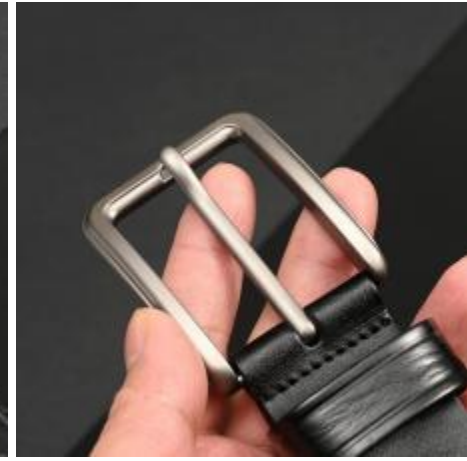

Style No	22247
Length	105-130cm
Width	4.0
Color	Blk/DBRN / khaki
Buckle Material	Zinc Alloy
Strap Material	Genuine leather