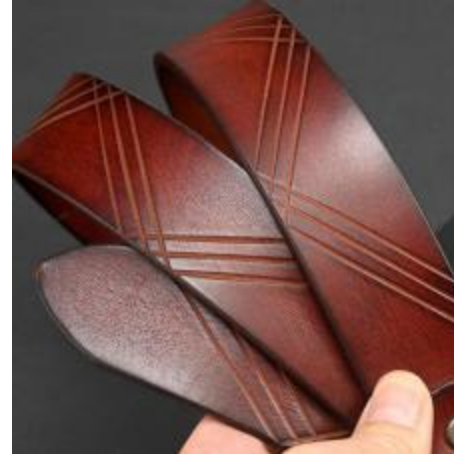

Style No	21989
Length	105-130cm
Width	4.0
Color	Blk/DBRN /Red-brown
Buckle Material	Zinc Alloy
Strap Material	Genuine leather