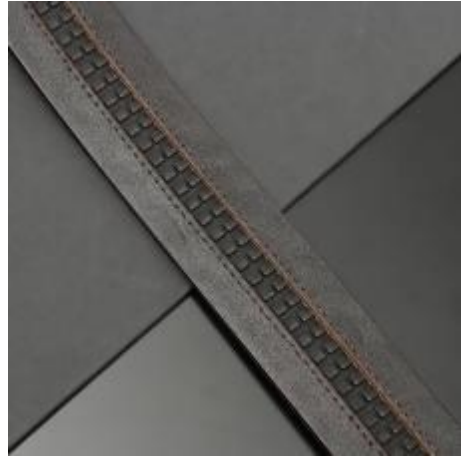

Style No.	LF21755
Length	105-130cm
Width	3.55cm
Color	BLK\DBRN
Buckle Material	ZINC ALLOY
Strap Material	Genuine leather

Style No.	LF21755
Length	105-130cm
Width	3.55cm
Color	BLK\DBRN
Buckle Material	ZINC ALLOY
Strap Material	Genuine leather

Style No	LF21927
Length	105-130cm
Width	3.5
color	Blk\DBRN
Strap Material	Genuine leather
Buckle Material	Zinc Alloy
Strap Material	Genuine leather

Style No	LF21969
Length	105-130cm
Width	3.5cm
Color	Blk\DBRN
Buckle Material	Zinc Alloy
Strap Material	Genuine leather