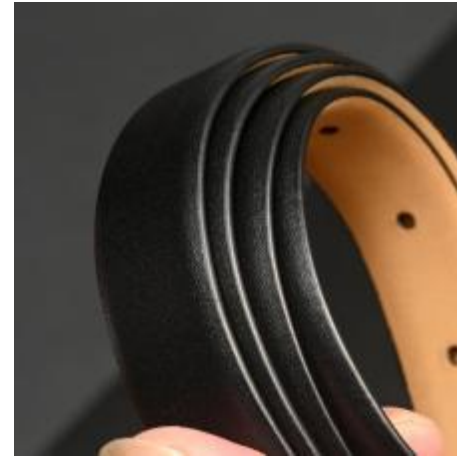

Style No	50059
Length	105-115cm
Width	2.5
Color	Blk/DBRN
Buckle Material	Zinc Alloy
Strap Material	Genuine leather