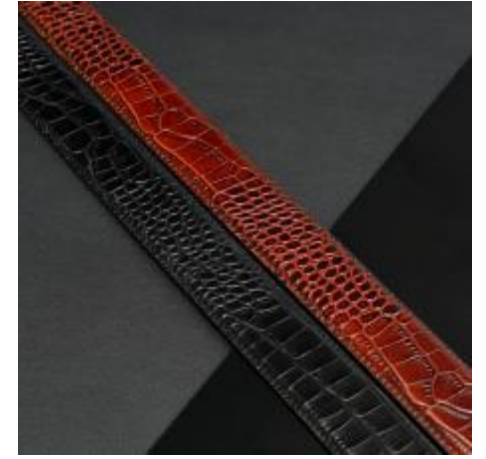

Style No	50037
Length	105-130cm
Width	3.75
Color	Blk\Red-brown
Buckle Material	
Strap Material	Genuine leather
Strap Thickness	4.8mm