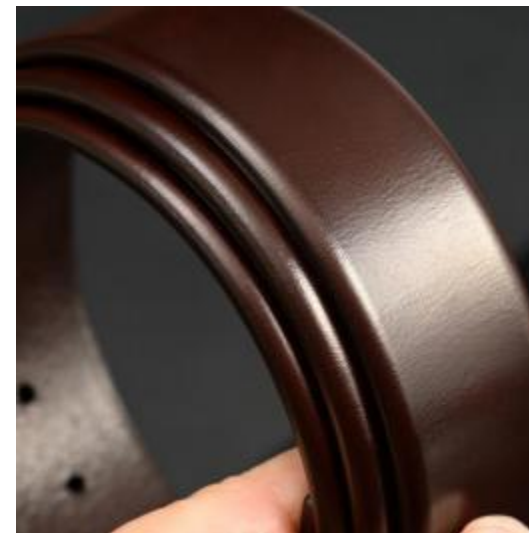

Style No	50013
Length	105-130cm
Width	3.5
Color	Blk/DBRN
Buckle Material	Zinc Alloy
Strap Material	waxed leather